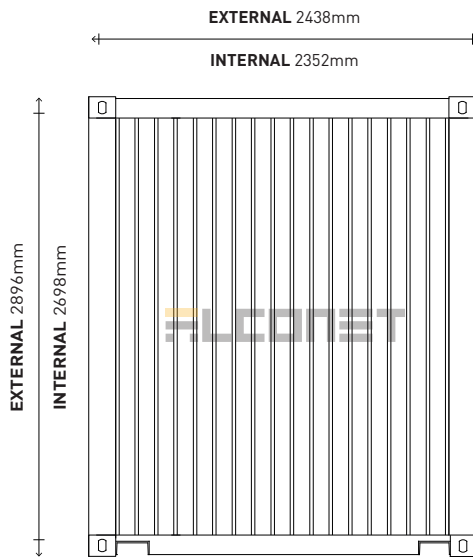

# 40FT SHIPPING CONTAINER HIGH CUBE

**SIDE**

**BACK**

**FRONT**

## WEIGHT

|             |         |
|-------------|---------|
| Max. load   | 26660kg |
| Max. weight | 30480kg |
| Tare        | 3820kg  |