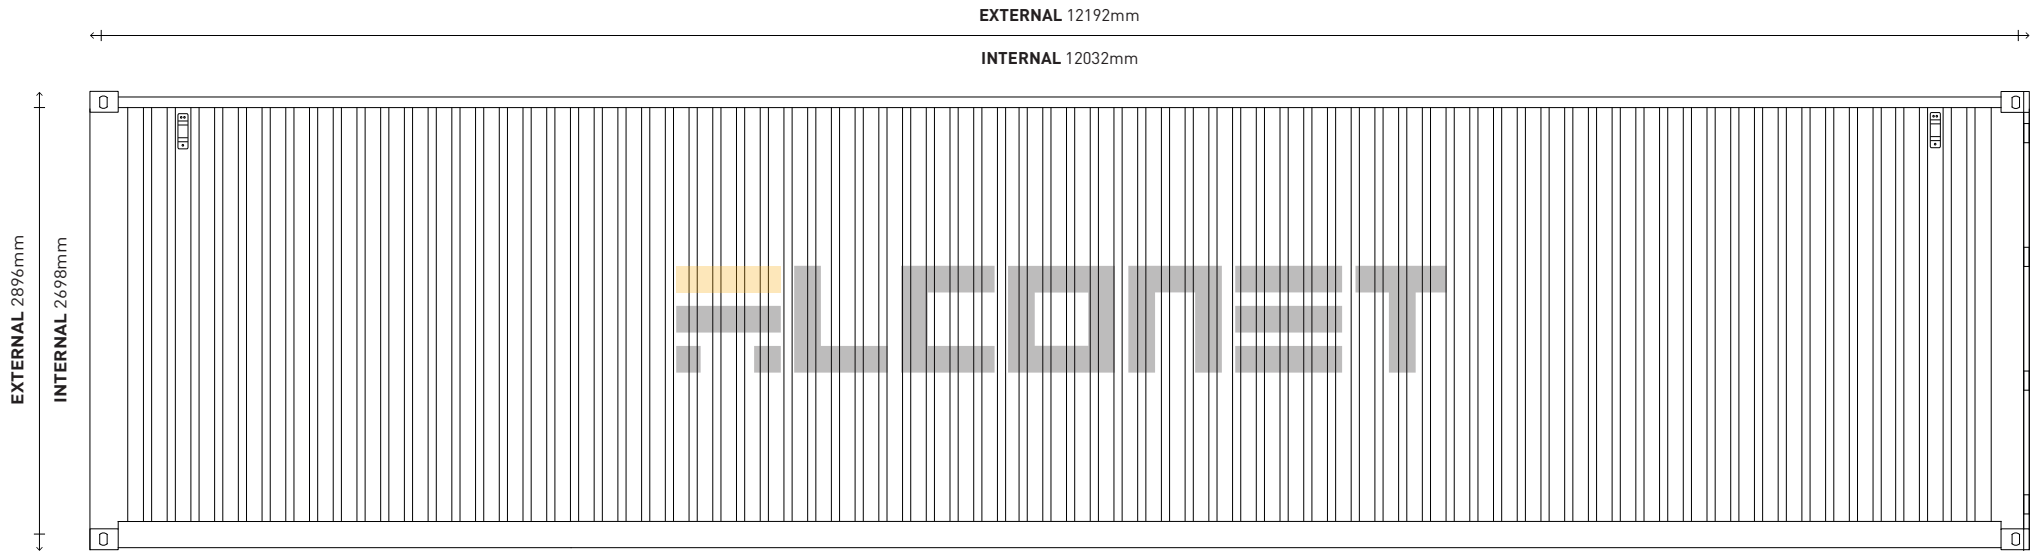

# 40FT SHIPPING CONTAINER HIGH CUBE

**SIDE**

**BACK**

**FRONT**

## WEIGHT

|             |         |
|-------------|---------|
| Max. load   | 26660kg |
| Max. weight | 30480kg |
| Tare        | 3820kg  |