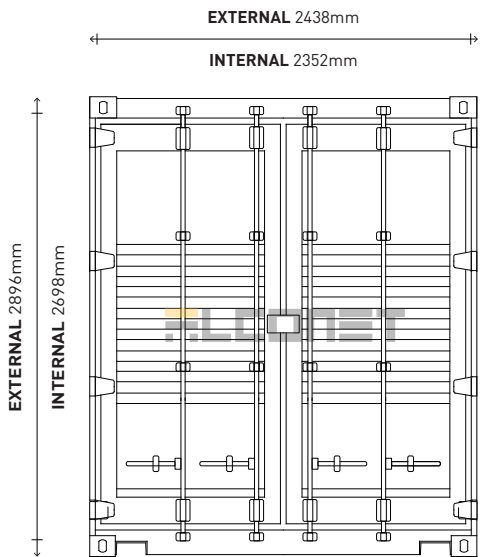

# 40FT SHIPPING CONTAINER HIGH CUBE

**SIDE**

**BACK**

**FRONT**

## WEIGHT

|             |         |
|-------------|---------|
| Max. load   | 26660kg |
| Max. weight | 30480kg |
| Tare        | 3820kg  |